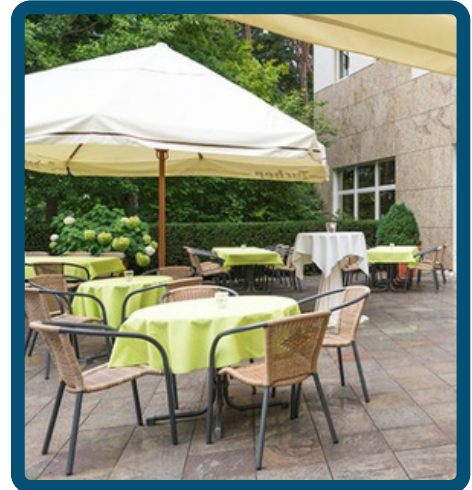

NOVINA® HOTELS