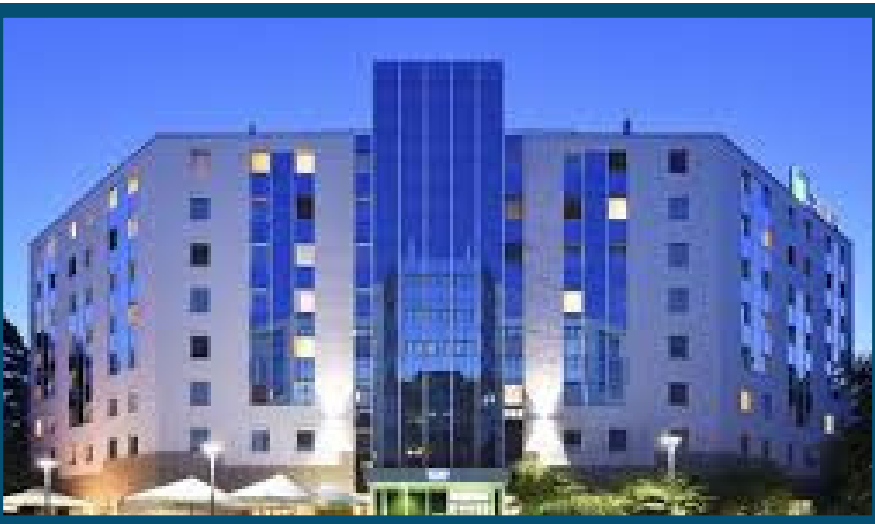

FACTS & FIGURES Standort

Because of it's resident sports ground including 3 soccer courts and a modern indoor sports hall this hotel is the perfect location for your professional training camp.

Our special skill is managing training camps for the 1st, 2nd and 3rd league and also international teams

Accessibility:

- Nuremberg airport, approx. 12 km
- Munich airport, approx. 169 km
- Bus transfer included (max. distance Munich/Frankfurt)
- Stadium 1. FC Nuremberg, approx. 9 km
- Stadium Spvgg Fuerth, approx. 5 km
- Transfer to mosque on request